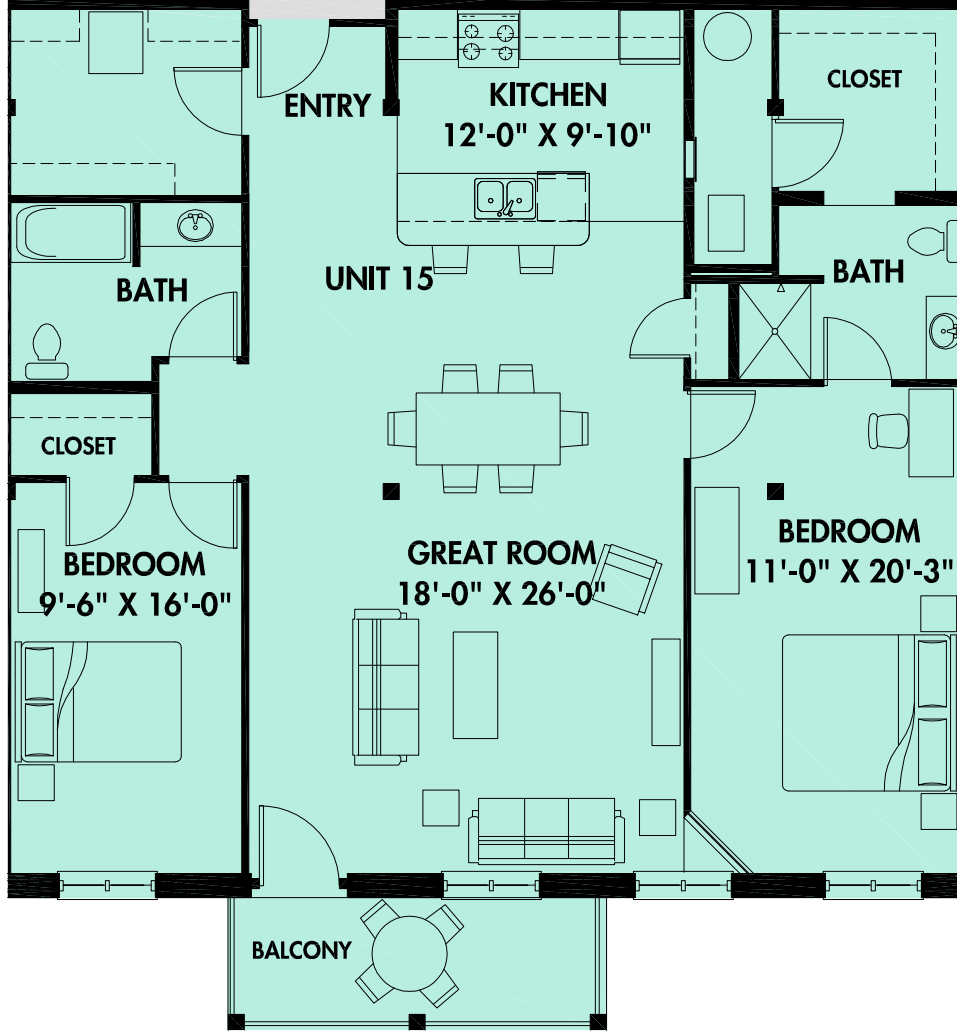

CORRIDOR

Two Bedroom 1450 Square Feet
Dimensions and Area are approximate

RIVERBEND LOFTS